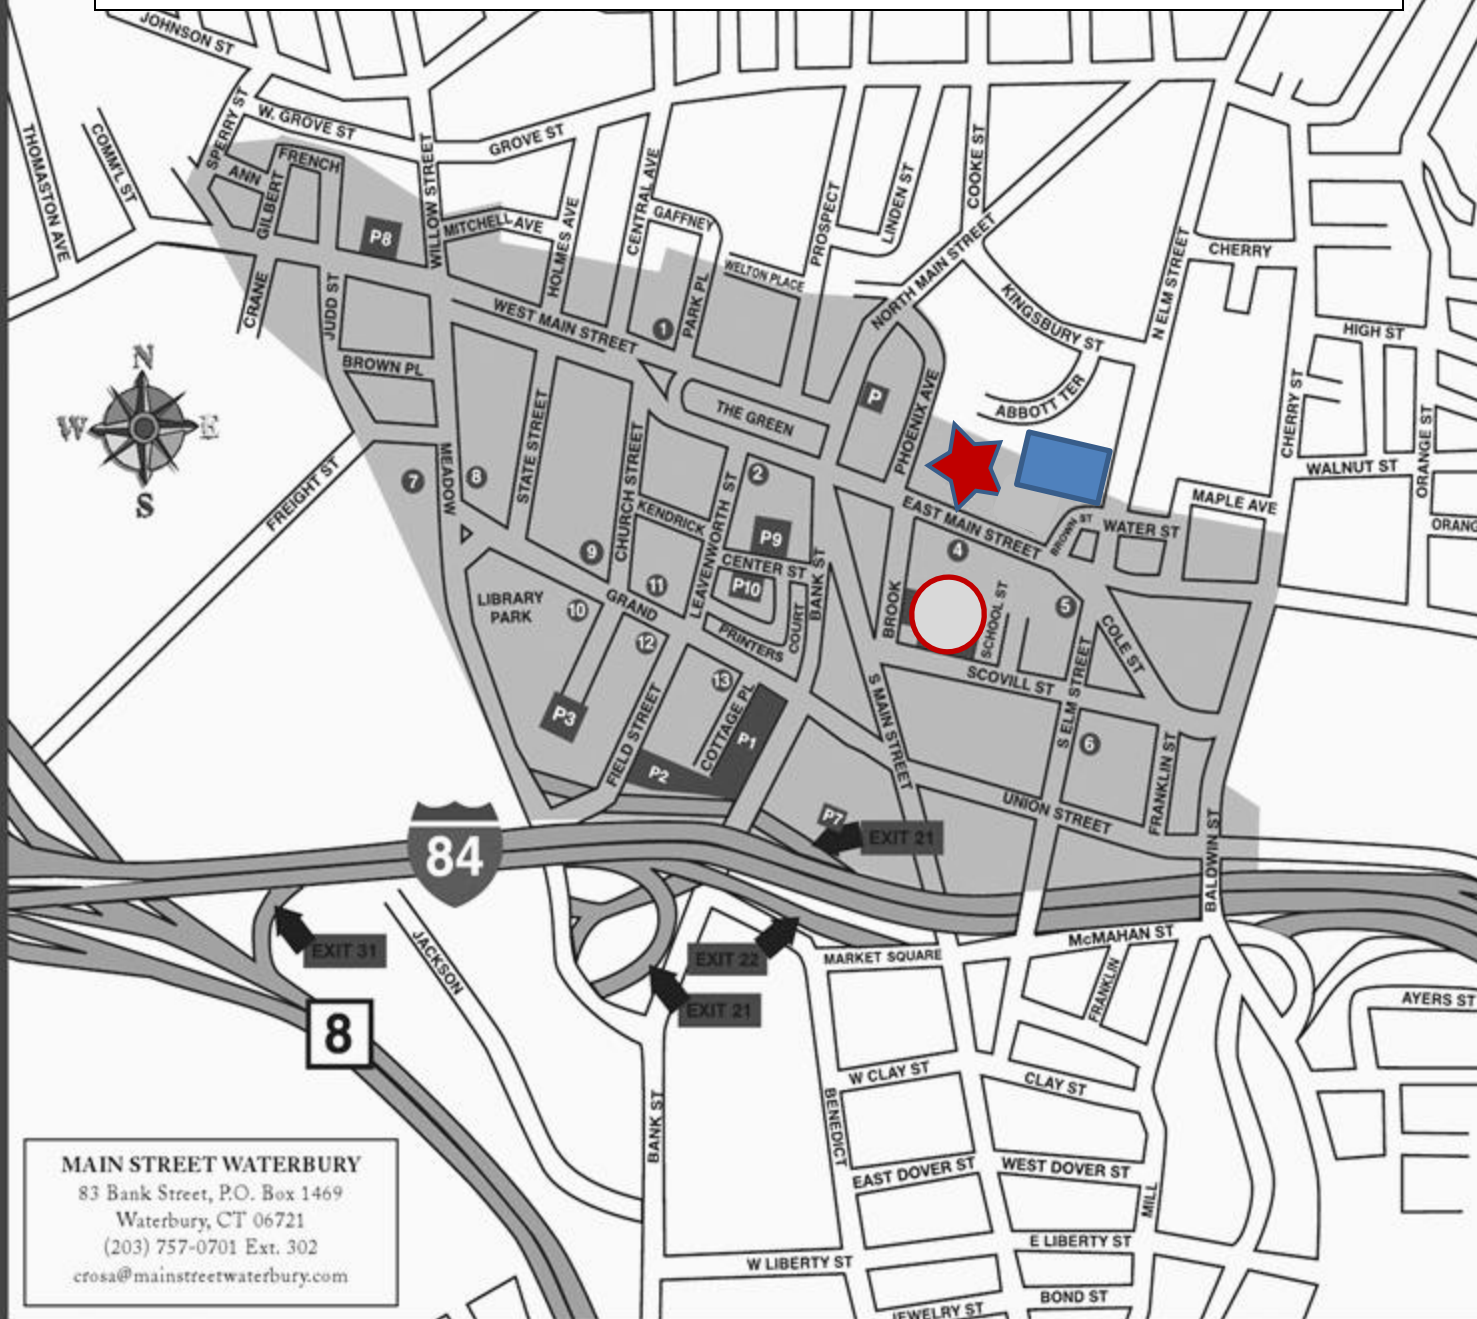

MAP OF DOWNTOWN WATERBURY

POINTS OF INTEREST

- 1 Mattatuck Museum
- 2 Rowland State Government Center
- ★ UCONN WATERBURY CAMPUS
- 4 Palace Theater
- 5 Waterbury Arts Magnet School
- 6 St. Mary's Hospital
- 7 Waterbury Republican-American
- 8 State of CT Superior Court-Anaconda Building
- 9 Waterbury Courthouse
- 10 Silas Bronson Library/Library Park
- 11 Chase Municipal Building
- 12 City Hall
- 13 U.S. Post Office

PARKING

- P1 Buckingham Ramp Garage
- P2 Field Street Entrance
- P3 Municipal Parking
- UCONN GARAGE
- SCOVILL ST GARAGE
- P7 Marriott Garage
- P8 West Main Street
- P9 Center Street Garage
- P10 Center Street Lot